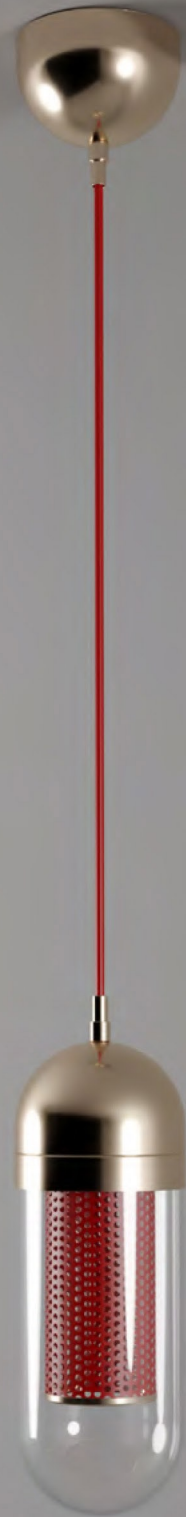

NEW

DENVER II PENDANT LAMP

DENVER I

PENDANT LAMP

W 30 cm | 11.8" D 10 cm | 3.9"

H 120 cm | 47.2" BH 30 cm | 11.8"

MATERIALS// BODY - BRASS; SHADE - CLEAR GLASS
AND PERFORATED METAL

TYPE OF LAMP// LED

NEW

NEW

Denver

WALL LAMP

W 10 cm | 3.9" D 17 cm | 6.7" H 34 cm | 13.4"

MATERIALS// BODY - BRASS; SHADE - CLEAR GLASS AND PERFORATED METAL

TYPE OF LAMP// LED