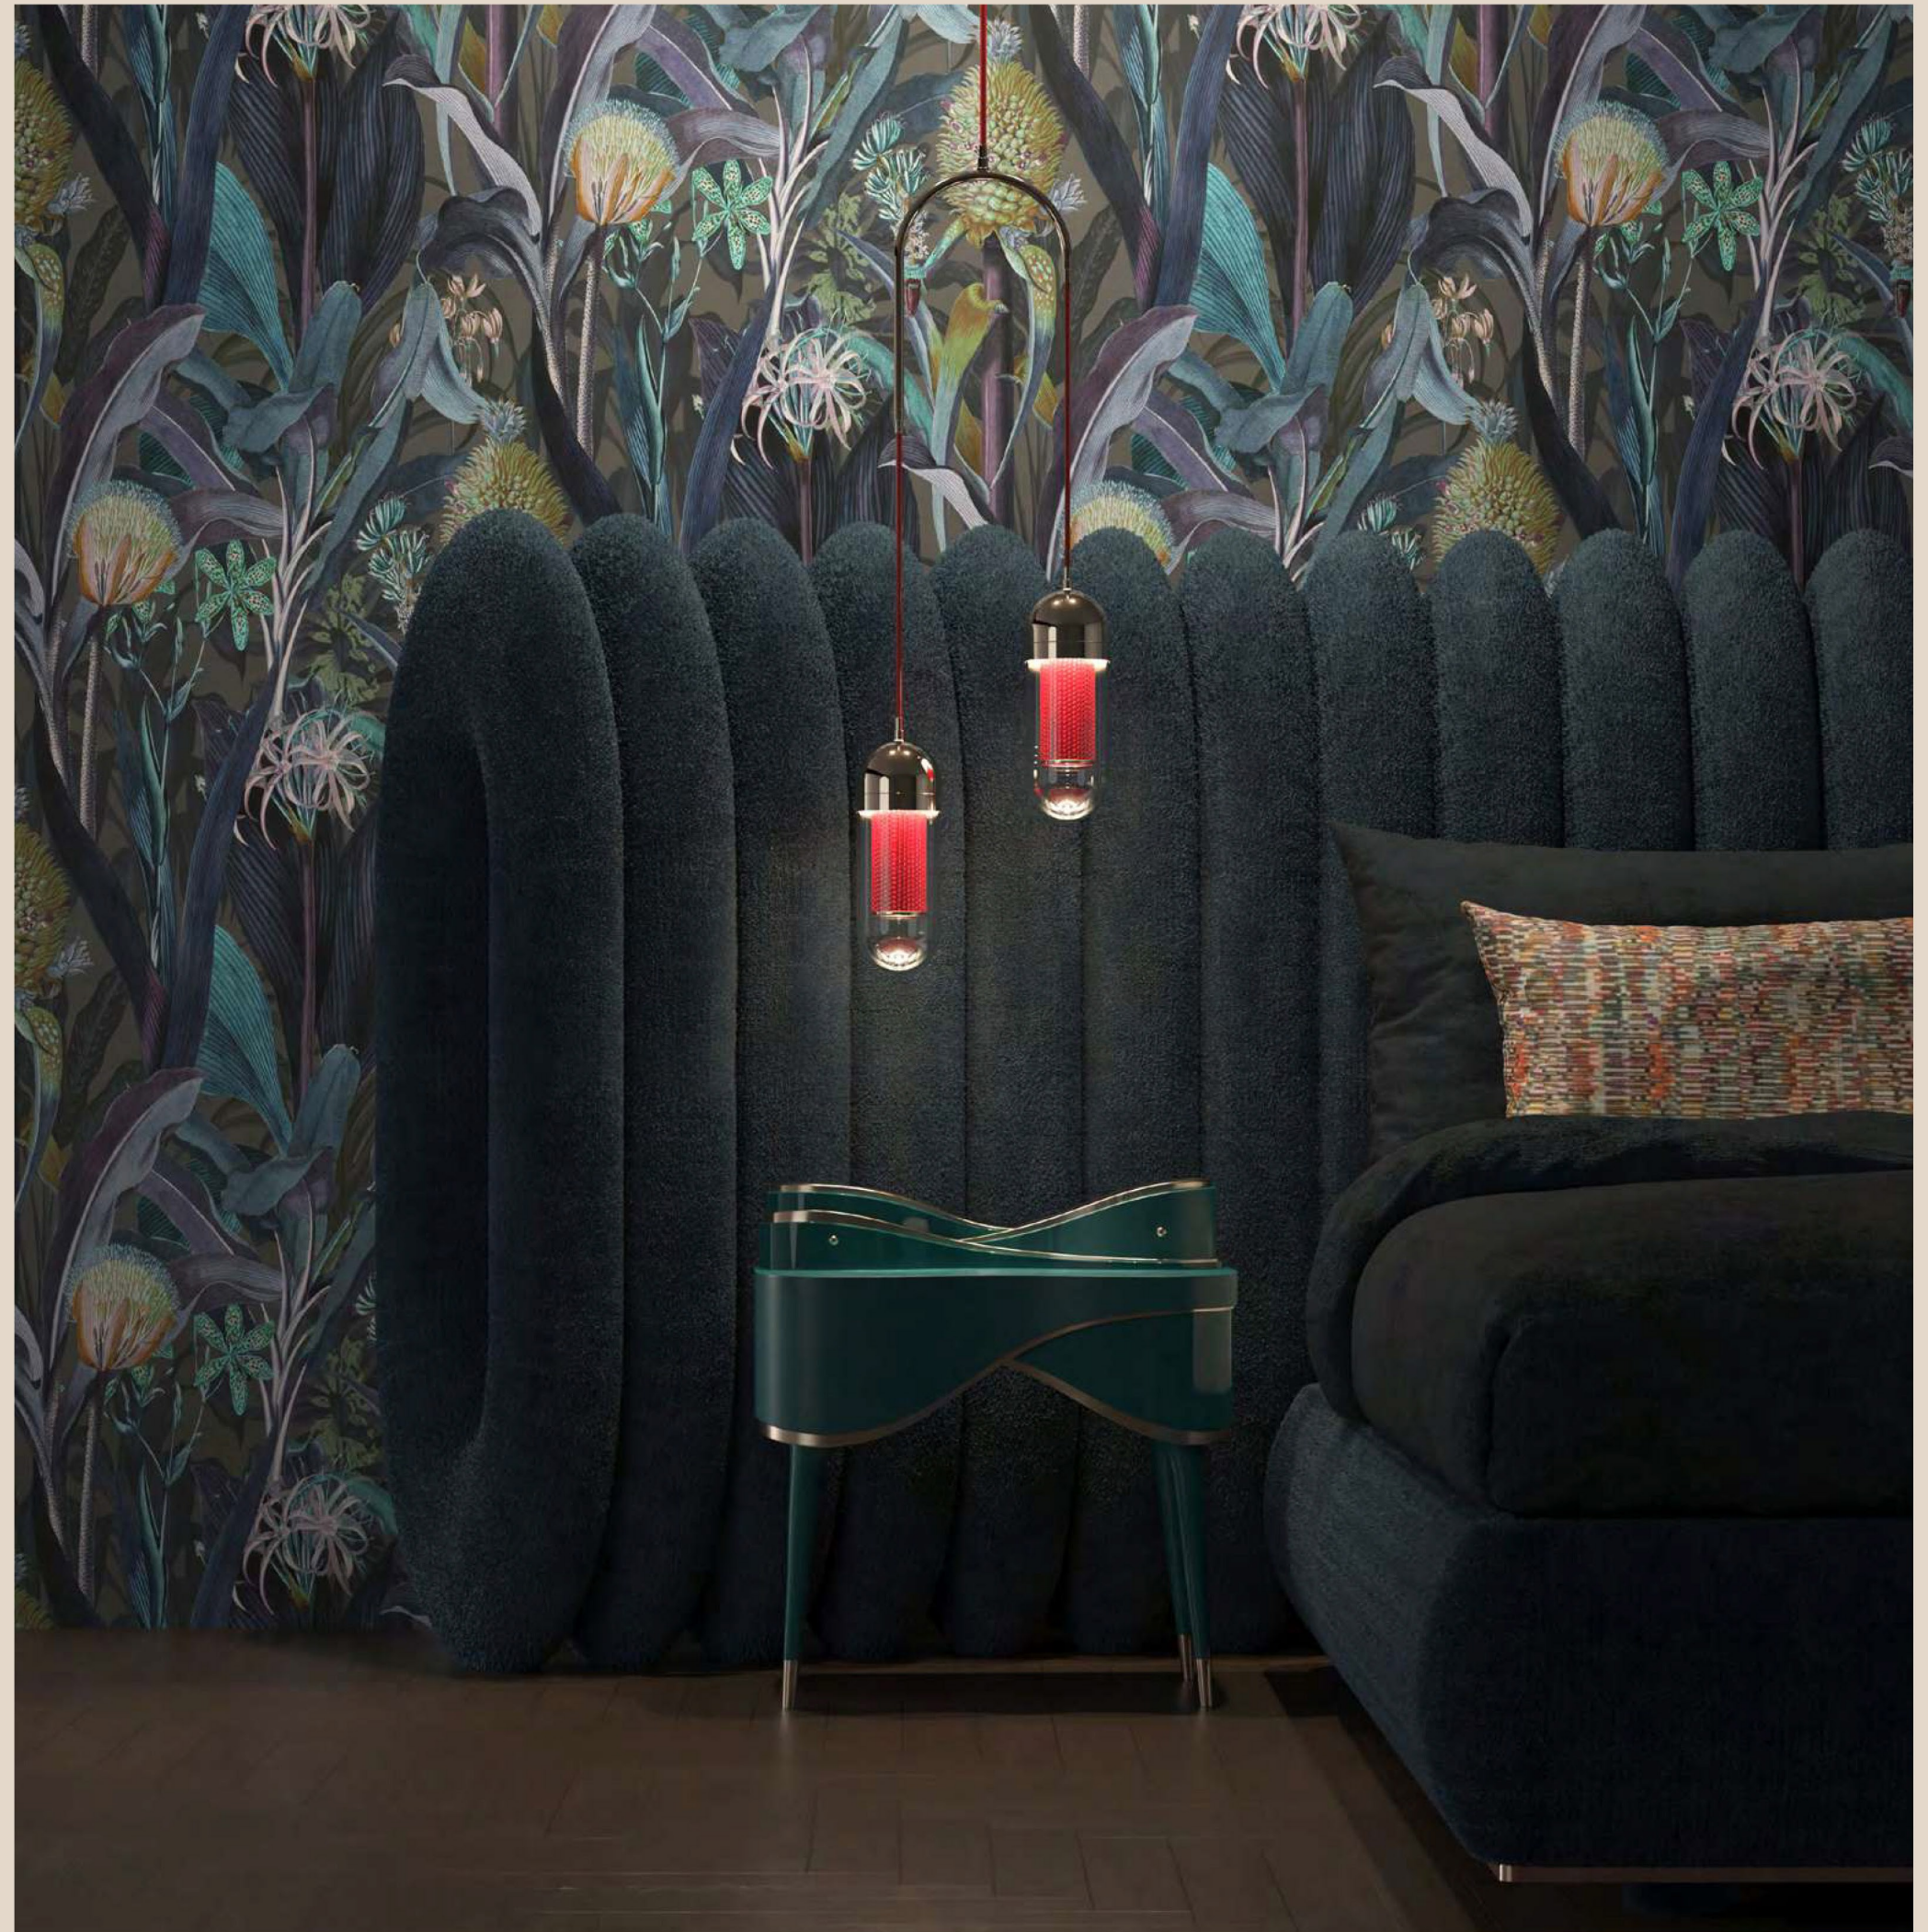

NEW

DENVER II PENDANT LAMP

DENVER I

PENDANT LAMP

W 30 cm | 11.8" D 10 cm | 3.9"

H 120 cm | 47.2" BH 30 cm | 11.8"

MATERIALS// BODY - BRASS; SHADE - CLEAR GLASS
AND PERFORATED METAL

TYPE OF LAMP// LED

NEW

NEW

Denver

WALL LAMP

W 10 cm | 3.9" D 17 cm | 6.7" H 34 cm | 13.4"

MATERIALS// BODY - BRASS; SHADE - CLEAR GLASS AND PERFORATED METAL

TYPE OF LAMP// LED